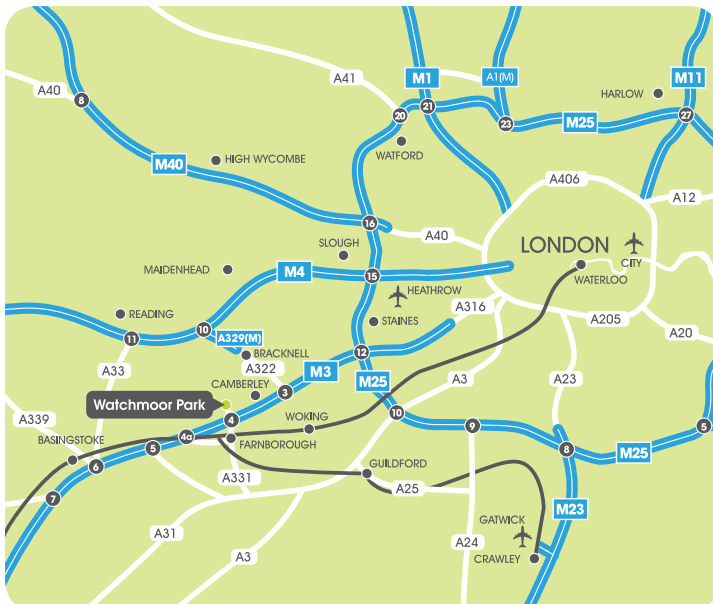

How to find us:

By Rail:

Farnborough BR station is a short drive away, offering a regular train service from London Waterloo that takes just 36 minutes. Should you require a taxi from Farnborough station, please call the Telindus switchboard, and we will be pleased to arrange one for you.

By Air:

London Heathrow Airport is 22 miles and Gatwick is 45 miles away from Watchmoor Park. Please advise Telindus in advance should you require collect and/or return taxi arrangements.

By Car:

Watchmoor Park is just half a mile from Junction 4 of the M3. On entering the Park, Telindus is the first building on the right.