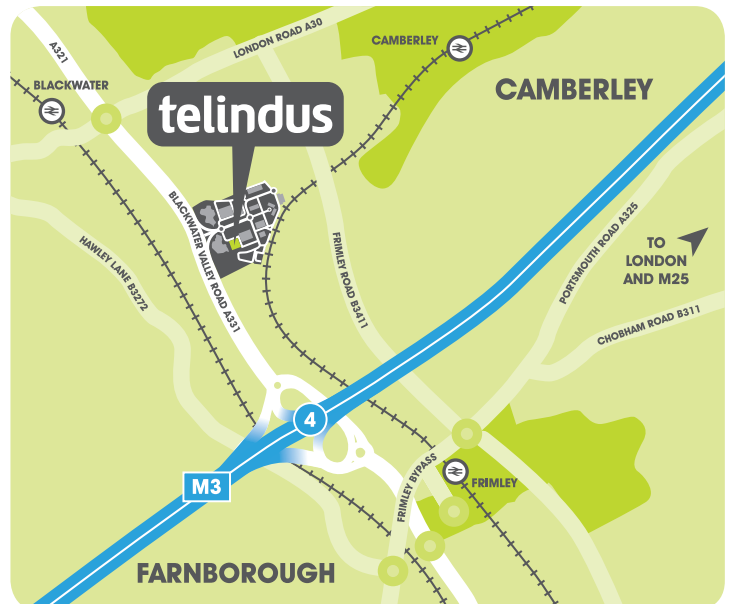

How to find us:

By Rail:

Farnborough BR station is a short drive away, offering a regular train service from London Waterloo that takes just 36 minutes. Should you require a taxi from Farnborough station, please call the Telindus switchboard, and we will be pleased to arrange one for you.

By Air:

London Heathrow Airport is 22 miles and Gatwick is 45 miles away from Watchmoor Park. Please advise Telindus in advance should you require collect and/or return taxi arrangements.

By Car:

Watchmoor Park is just half a mile from Junction 4 of the M3. On entering the Park, Telindus is the first building on the right.